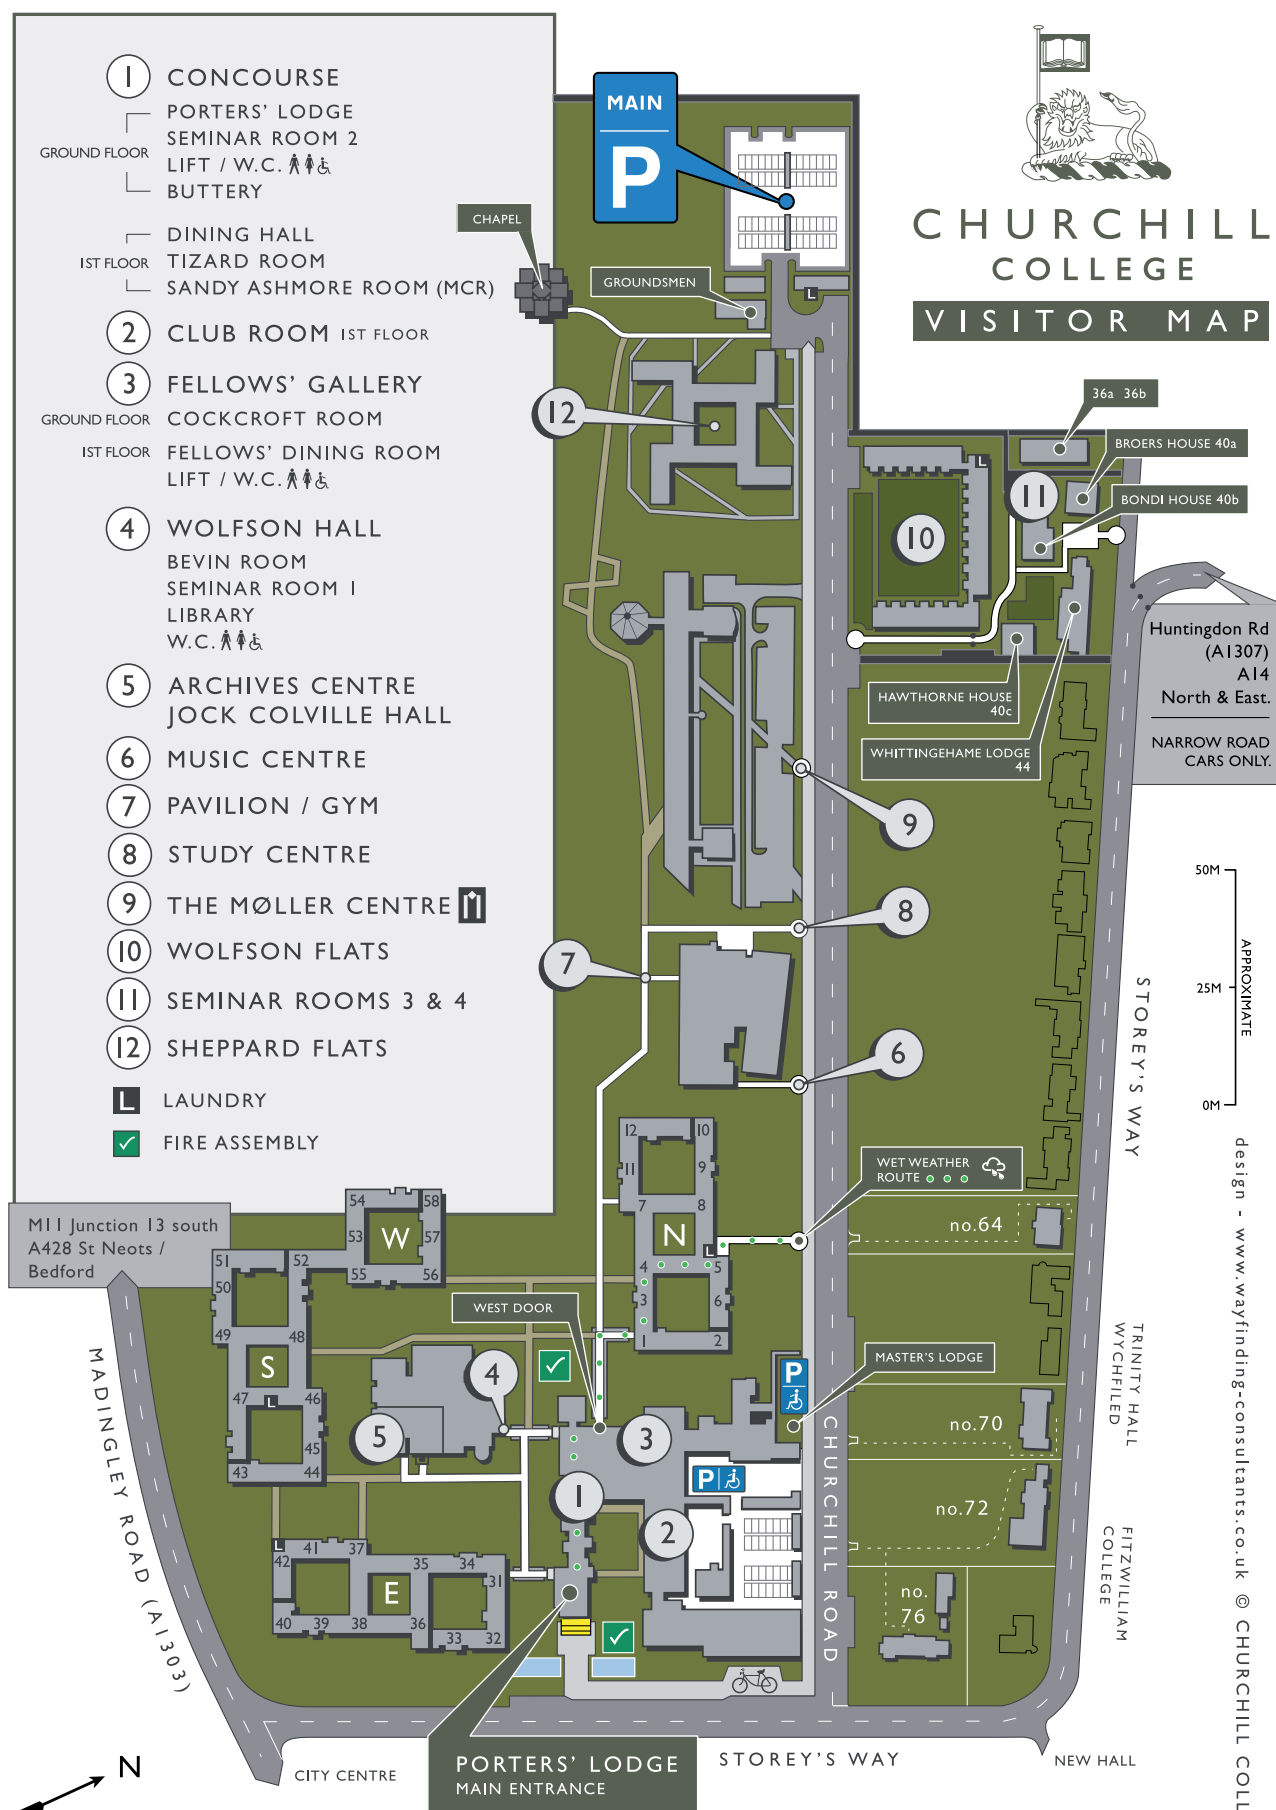

Find your way

CHURCHILL COLLEGE. STOREY'S WAY. CAMBRIDGE • CB3 0DS • 01223 336 000